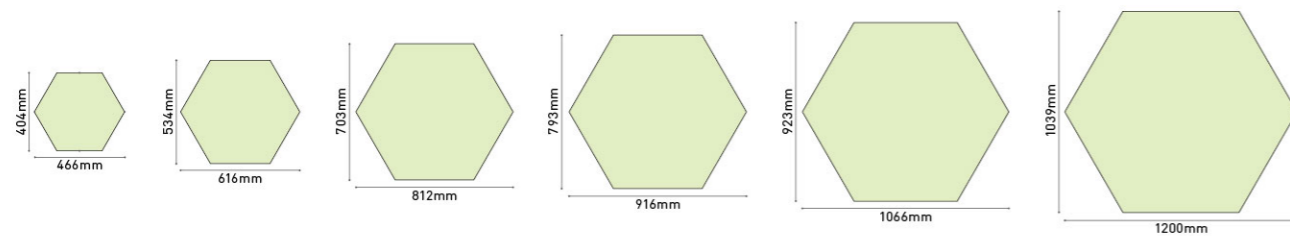

Ordering code for Leo series

*Lumens @4000K, CRI 80

Model	Item	Size/mm	Power/W 1 pcs	Lumens /lm	Dimming	CCT	CRI	Input /VAC	Color	Certification
LCXX80	LCXX80-LE-466	H80xW404xL466	25	2500	Non Dali Push Triac 0-10V Remote Tunable Emergency	2700K 3000K 4000K 6000K 6500K RGB RGBW	>80 >90 >95	200-240 100-277	White Black Silver Gold	CE CB SAA RCM RoHS
	LCXX80-LE-616	H80xW534xL616	40	4000						
	LCXX80-LE-812	H80xW703xL812	75	7500						
	LCXX80-LE-916	H80xW793xL916	90	9000						
	LCXX80-LE-1066	H80xW923xL1066	120	12000						
	LCXX80-LE-1200	H80xW1039xL1200	160	16000						
LCXX100	LCXX100-LE-466	H100xW404xL466	25	2500	Non Dali Push Triac 0-10V Remote Tunable Emergency	2700K 3000K 4000K 6000K 6500K RGB RGBW	>80 >90 >95	200-240 100-277	White Black Silver Gold	CE CB SAA RCM RoHS
	LCXX100-LE-616	H100xW534xL616	40	4000						
	LCXX100-LE-812	H100xW703xL812	75	7500						
	LCXX100-LE-916	H100xW793xL916	90	9000						
	LCXX100-LE-1066	H100xW923xL1066	120	12000						
	LCXX100-LE-1200	H100xW1039xL1200	160	16000						

Ordering code for Virgo series

*Lumens @4000K, CRI 80

Model	Item	Size/mm	Power/W 1 pcs	Lumens /lm	Dimming	CCT	CRI	Input /VAC	Color	Certification							
LCXX80	LCXX80-VI-480	H80xW480xL480	40	4000	Non Dali Push Triac 0-10V Remote Tunable Emergency	2700K 3000K 4000K 6000K 6500K RGB RGBW	>80 >90 >95	200-240 100-277	White Black Silver Gold	CE CB SAA RCM RoHS							
	LCXX80-VI-520	H80xW520xL520	50	5000													
	LCXX80-VI-600	H80xW600xL600	60	6000													
	LCXX80-VI-900	H80xW900xL900	140	14000													
	LCXX80-VI-1200	H80xW1200xL1200	250	25000													
	LCXX100	LCXX100-VI-480	H100xW480xL480	40							4000	Non Dali Push Triac 0-10V Remote Tunable Emergency	2700K 3000K 4000K 6000K 6500K RGB RGBW	>80 >90 >95	200-240 100-277	White Black Silver Gold	CE CB SAA RCM RoHS
LCXX100-VI-520		H100xW520xL520	50	5000													
LCXX100-VI-600		H100xW600xL600	60	6000													
LCXX100-VI-900		H100xW900xL900	140	14000													
LCXX100-VI-1200		H100xW1200xL1200	250	25000