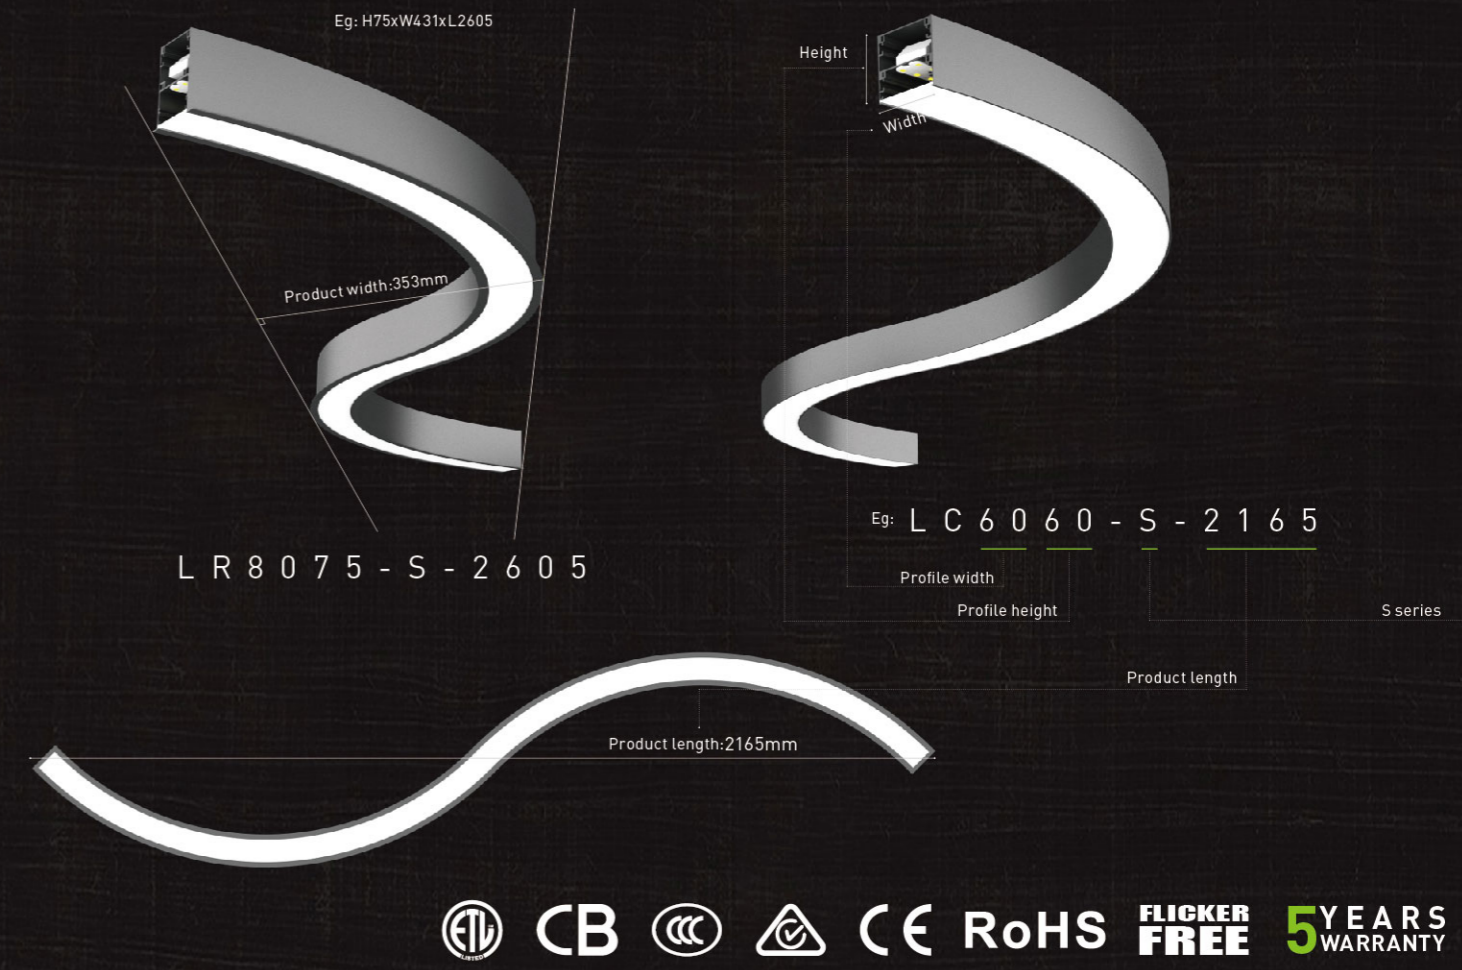

Accessories

Optical parameters