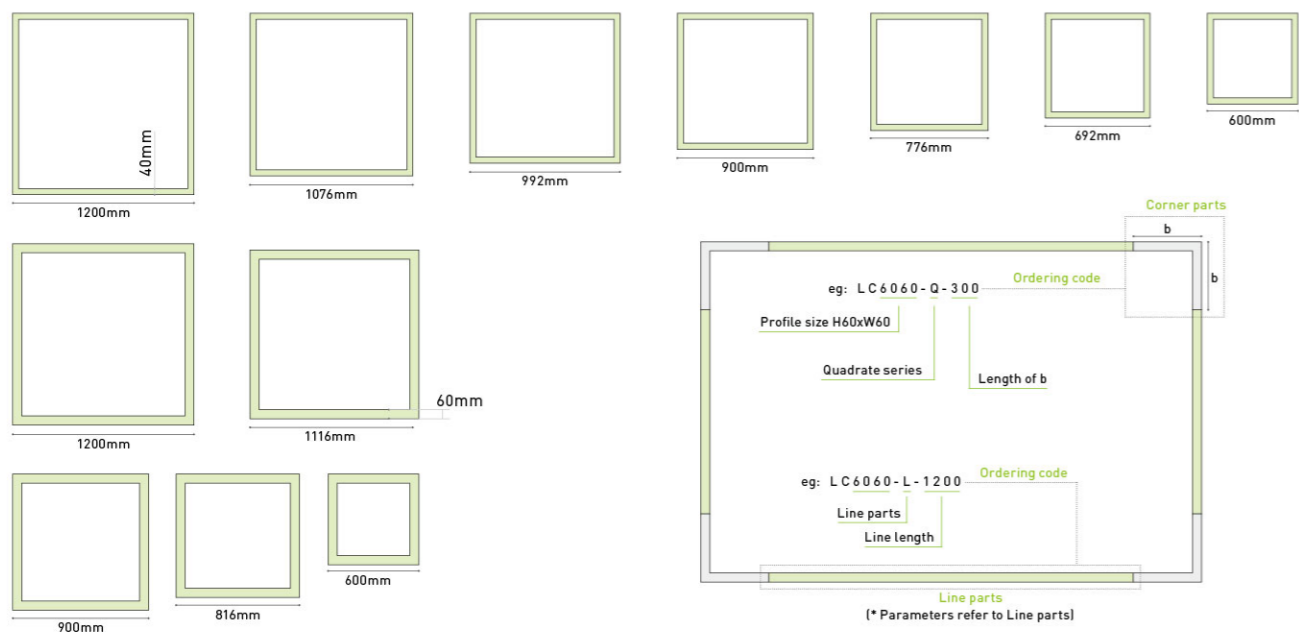

RoHS
FLICKER FREE
5 YEARS WARRANTY

Quadrate

Accessories

a/mm	b/mm	c/mm
		900
40		1000
50		1100
60		1200
70		1300
80	300	1400
90	400	1500
100		1600
110		1700
120		1800
150		1900
		2000
		2200
		2400

Ordering code for Quadrate series - <1.5M

*Lumens @4000K, CRI 80