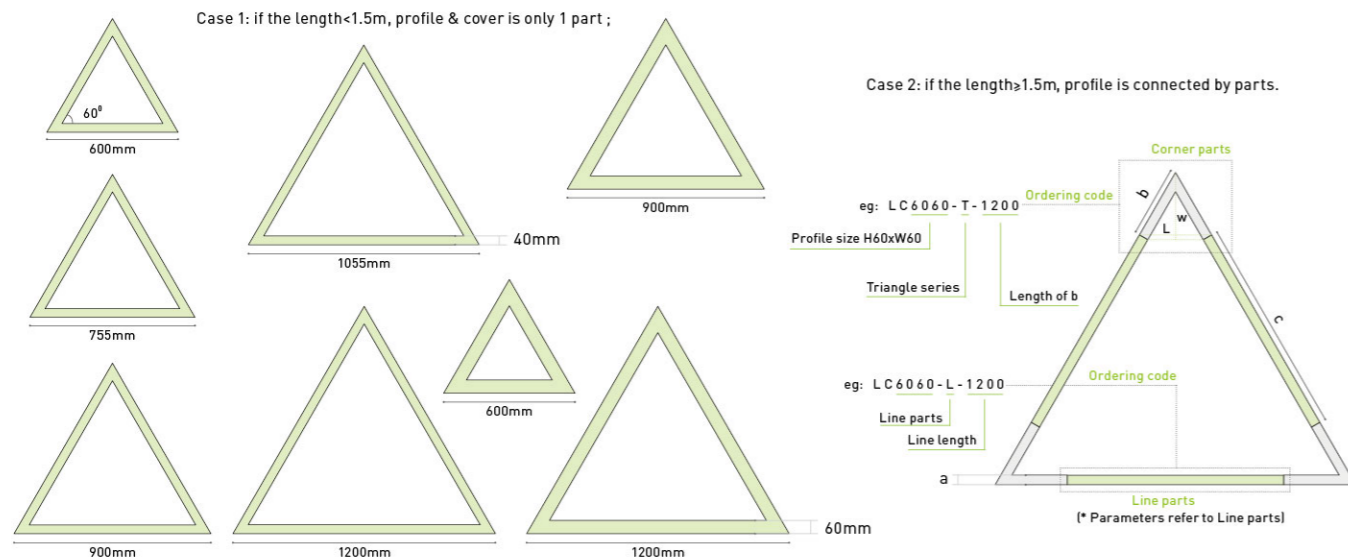

Ordering code for Triangle series - <1.5M

*Lumens @4000K, CRI 80

Model	Item	Size/mm	Power/W 1 pcs	Lumens /lm	Dimming	CCT	CRI	Input /VAC	Color	Certification
LCXX60	LC4060-T-600	H60xW520xL600	13	1300	Non Dali Push Triac 0-10V Remote Tunable Emergency	2700K 3000K 4000K 6000K 6500K RGB RGBW	>80 >90 >95	200-240 100-277	White Black Silver Gold	CE CB SAA RCM RoHS
	LC4060-T-755	H60xW653xL755	15	1500						
	LC4060-T-900	H60xW779xL900	20	2000						
	LC4060-T-1055	H60xW913xL1055	25	2500						
	LC4060-T-1200	H60xW1039xL1200	30	3000						
	LC6060-T-600	H60xW520xL600	30	3000						
LC6060-T-900	H60xW779xL900	50	5000							
LC6060-T-1200	H60xW1039xL1200	60	6000							
LCXX80	LC4080-T-600	H80xW520xL600	13	1300						
	LC4080-T-755	H80xW653xL755	15	1500						
	LC4080-T-900	H80xW779xL900	20	2000						
	LC4080-T-1055	H80xW913xL1055	25	2500						
	LC4080-T-1200	H80xW1039xL1200	30	3000						
	LC6080-T-600	H80xW520xL600	30	3000						
LC6080-T-900	H80xW779xL900	50	5000							
LC6080-T-1200	H80xW1039xL1200	60	6000							
LCXX100	LC60100-T-600	H100xW520xL600	30	3000						
	LC60100-T-900	H100xW779xL900	50	5000						
	LC60100-T-1200	H100xW1039xL1200	60	6000						

Triangle