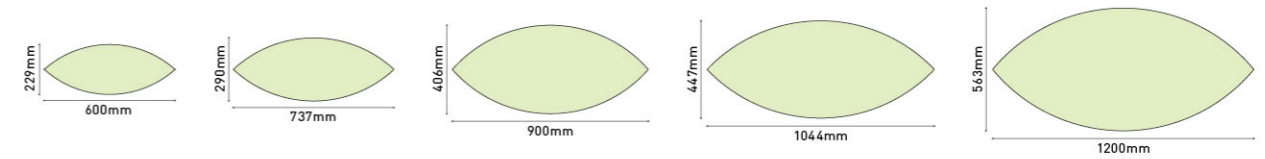

Sagittarius

Capricon

Ordering code for Sagittarius series

*Lumens @4000K, CRI 80

Model	Item	Size/mm	Power/W 1 pcs	Lumens /lm	Dimming	CCT	CRI	Input /VAC	Color	Certification
LCXX80	LCXX80-SA-617	H80xW356xL617	20	2000	Non Dali Push Triac 0-10V Remote Tunable Emergency	2700K 3000K 4000K 6000K 6500K RGB RGBW	>80 >90 >95	200-240 100-277	White Black Silver Gold	CE CB SAA RCM RoHS
	LCXX80-SA-697	H80xW402xL697	25	2500						
	LCXX80-SA-849	H80xW490xL849	35	3500						
	LCXX80-SA-1024	H80xW591xL1024	50	5000						
	LCXX80-SA-1200	H80xW693xL1200	70	7000						
LCXX100	LCXX100-SA-617	H100xW356xL617	20	2000	Non Dali Push Triac 0-10V Remote Tunable Emergency	2700K 3000K 4000K 6000K 6500K RGB RGBW	>80 >90 >95	200-240 100-277	White Black Silver Gold	CE CB SAA RCM RoHS
	LCXX100-SA-697	H100xW402xL697	25	2500						
	LCXX100-SA-849	H100xW490xL849	35	3500						
	LCXX100-SA-1024	H100xW591xL1024	50	5000						
	LCXX100-SA-1200	H100xW693xL1200	70	7000						

Ordering code for Capricon series

*Lumens @4000K, CRI 80