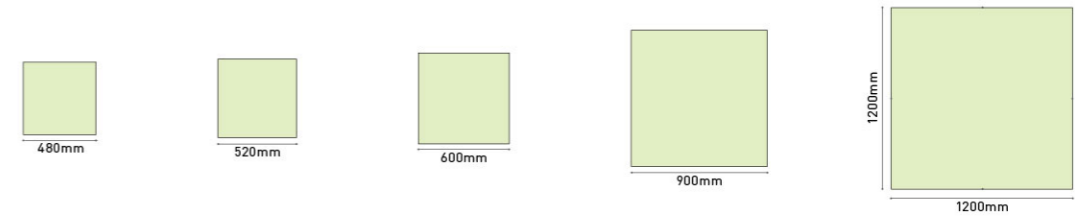

Ordering code for Leo series

*Lumens @4000K, CRI 80

Model	Item	Size/mm	Power/W 1 pcs	Lumens /lm	Dimming	CCT	CRI	Input /VAC	Color	Certification
LCXX80	LCXX80-LE-466	H80xW404xL466	25	2500	Non Dali Push Triac 0-10V Remote Tunable Emergency	2700K 3000K 4000K 6000K 6500K RGB RGBW	>80 >90 >95	200-240 100-277	White Black Silver Gold	CE CB SAA RCM RoHS
	LCXX80-LE-616	H80xW534xL616	40	4000						
	LCXX80-LE-812	H80xW703xL812	75	7500						
	LCXX80-LE-916	H80xW793xL916	90	9000						
	LCXX80-LE-1066	H80xW923xL1066	120	12000						
	LCXX80-LE-1200	H80xW1039xL1200	160	16000						
LCXX100	LCXX100-LE-466	H100xW404xL466	25	2500	Non Dali Push Triac 0-10V Remote Tunable Emergency	2700K 3000K 4000K 6000K 6500K RGB RGBW	>80 >90 >95	200-240 100-277	White Black Silver Gold	CE CB SAA RCM RoHS
	LCXX100-LE-616	H100xW534xL616	40	4000						
	LCXX100-LE-812	H100xW703xL812	75	7500						
	LCXX100-LE-916	H100xW793xL916	90	9000						
	LCXX100-LE-1066	H100xW923xL1066	120	12000						
	LCXX100-LE-1200	H100xW1039xL1200	160	16000						

Ordering code for Virgo series

*Lumens @4000K, CRI 80

Model	Item	Size/mm	Power/W 1 pcs	Lumens /lm	Dimming	CCT	CRI	Input /VAC	Color	Certification							
LCXX80	LCXX80-VI-480	H80xW480xL480	40	4000	Non Dali Push Triac 0-10V Remote Tunable Emergency	2700K 3000K 4000K 6000K 6500K RGB RGBW	>80 >90 >95	200-240 100-277	White Black Silver Gold	CE CB SAA RCM RoHS							
	LCXX80-VI-520	H80xW520xL520	50	5000													
	LCXX80-VI-600	H80xW600xL600	60	6000													
	LCXX80-VI-900	H80xW900xL900	140	14000													
	LCXX80-VI-1200	H80xW1200xL1200	250	25000													
	LCXX100	LCXX100-VI-480	H100xW480xL480	40							4000	Non Dali Push Triac 0-10V Remote Tunable Emergency	2700K 3000K 4000K 6000K 6500K RGB RGBW	>80 >90 >95	200-240 100-277	White Black Silver Gold	CE CB SAA RCM RoHS
LCXX100-VI-520		H100xW520xL520	50	5000													
LCXX100-VI-600		H100xW600xL600	60	6000													
LCXX100-VI-900		H100xW900xL900	140	14000													
LCXX100-VI-1200		H100xW1200xL1200	250	25000