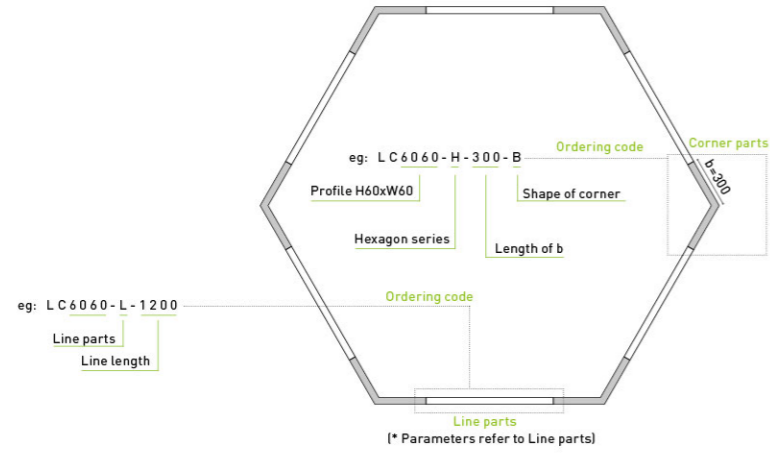

Sections

Case 2: if the length ≥ 1.5m, profile is connected by parts.

Corners for more shapes