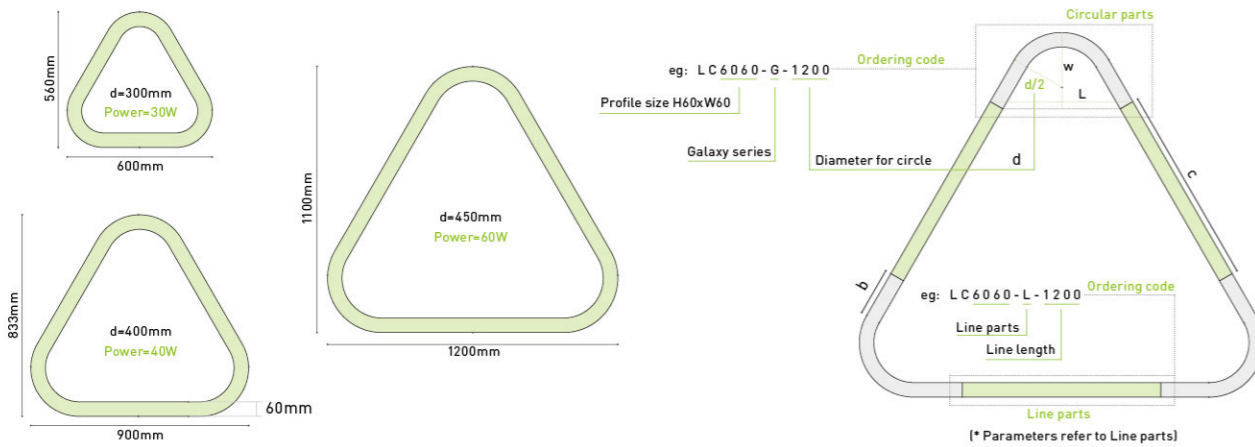

Case 1: if the length < 1.5m, profile & cover is only 1 part ;

Case 2: if the length > 1.5m, profile is connected by parts.

Accessories

a/mm	d/mm	c/mm	b/mm
		900	
40	300	1000	
50	400	1100	
60	450	1200	
70	600	1400	
80	660	1500	
90	680	1600	
100	740	1700	
110	900	1800	
120	1000	1900	
130	1060	2000	
140	1200	2200	
150		2400	
			200