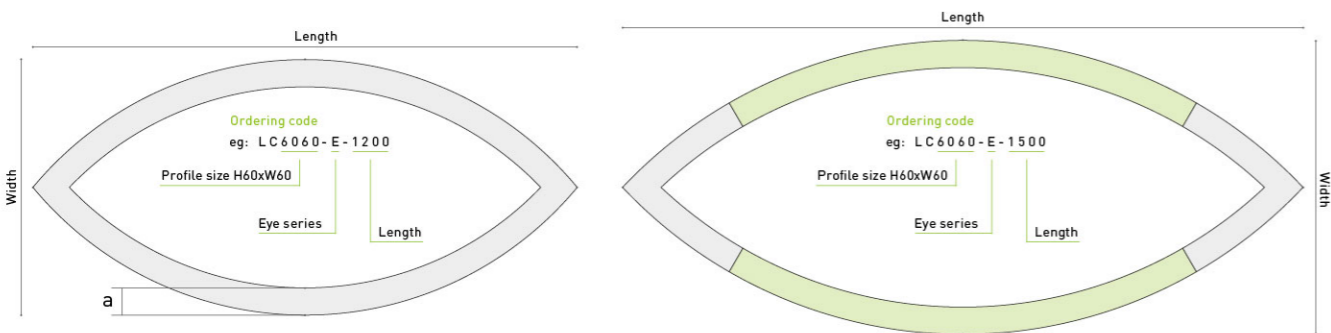

Accessories

Case 1: if the length < 1.5m, profile & cover is only 1 part ;

Case 2: if the length > 1.5m, profile is connected by parts.

**Accessories**

a/mm
40
50
60
70
80
90
100
110
120
150

**Ordering code for Eye series**