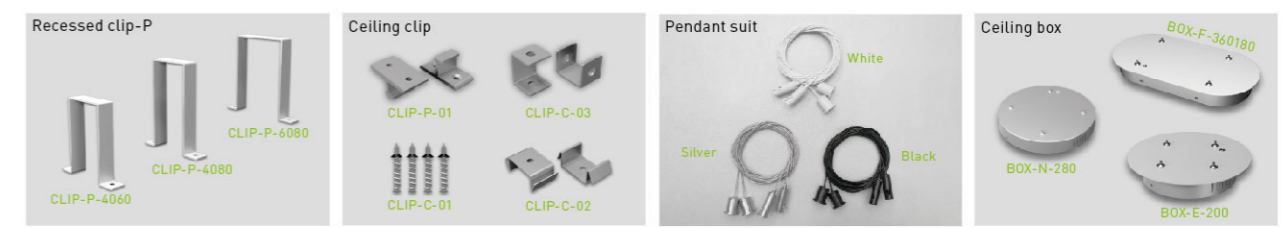

## Circle-Pendant

- ◆ Diameter 0.45m/0.6m/0.9m/1.0m/1.2m/1.5m/1.8m/2.0m/2.4m/3.0m/4.0m/5.0m/6.0m/7.0m alternative ;
- ◆ Order without MOQ, 1 pcs is available ;
- ◆ Pendant/Surface mounted/Recessed installation ;
- ◆ Power supply built-in luminaire / ceiling box optional ;
- ◆ Luminaire efficacy up to 120 lm/W, uniform luminous area and no flicker ;
- ◆ High-quality surface treatment, colors of white/black /silver/gold and customized ;
- ◆ 0.45m~1.2m profile & cover 1 part design, more perfect visual performance ;
- ◆ 1.5m~7.0m parts-connection design, smaller package & cheaper shipment ;
- ◆ Dali/Push/Remote/Triac/0-10V/Tunable/Emergency dimming available ;
- ◆ Luminous area ratio at least 91.7% (eg. LC6060 LC6080) ;
- ◆ More convenient for connection & installation ;
- ◆ 5 years warranty .

Accessories

Case 1: if the length < 1.5m, profile & cover is only 1 part ;

Case 2: if the length > 1.5m, profile is connected by parts.

**Accessories**

a/mm
40
50
60
70
80
90
100
110
120
150

**Ordering code for Eye series**